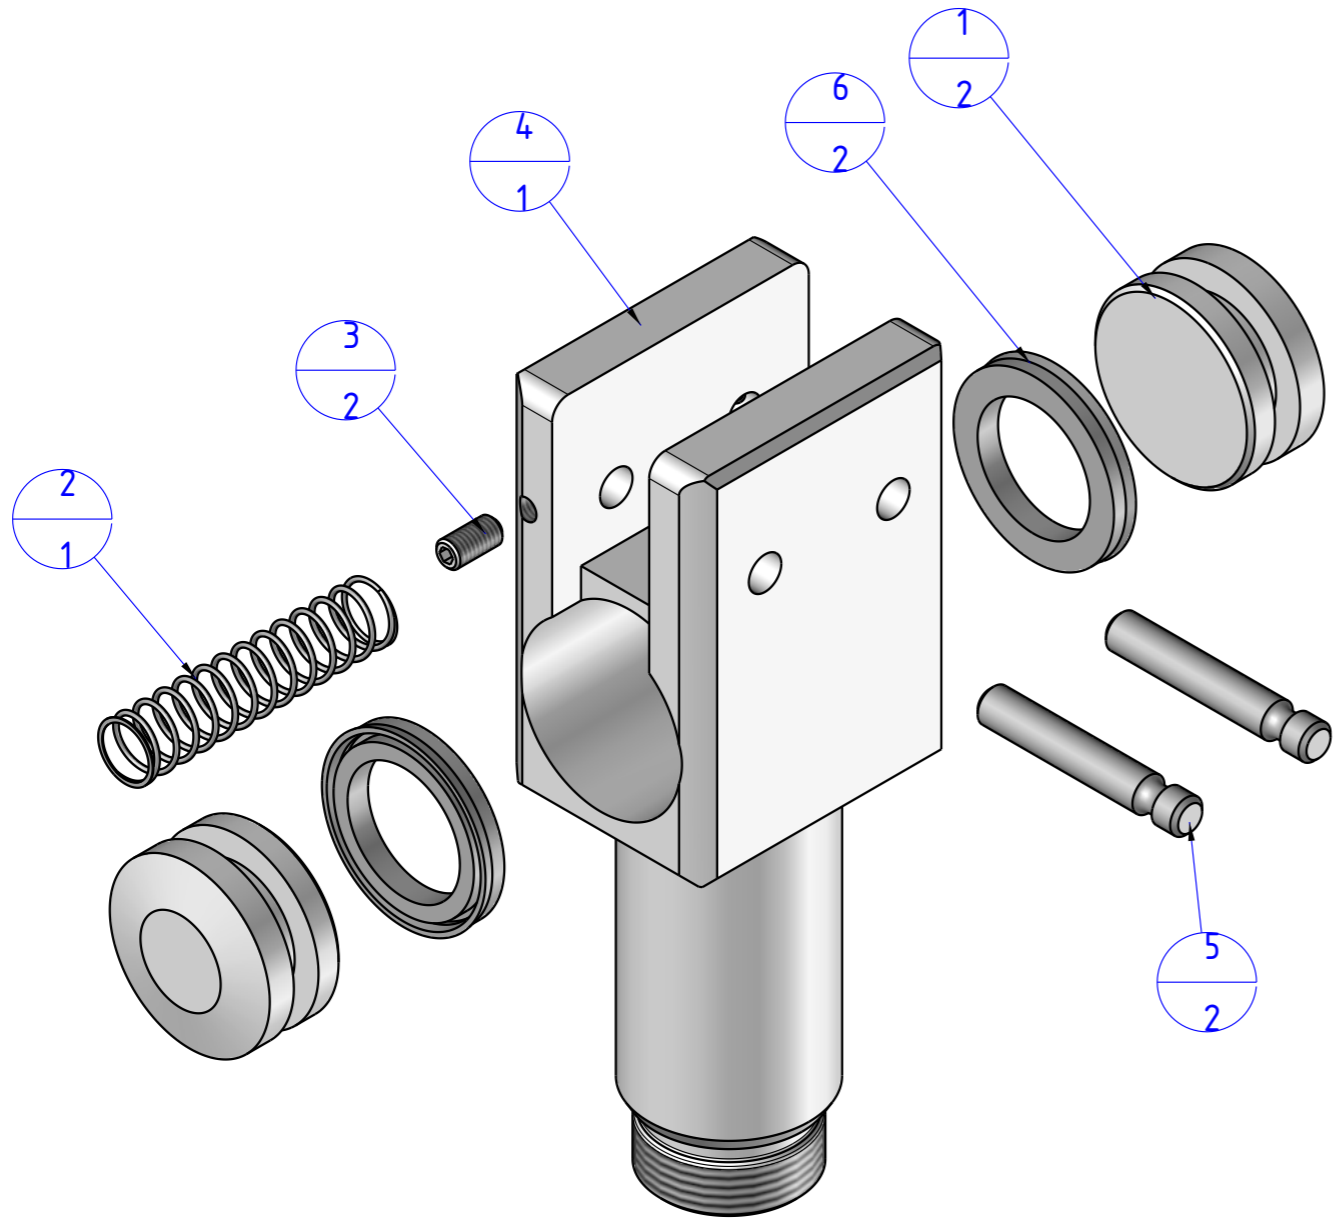

THE PROPERTY OF THE DRAWING IS ESTABLISHED BY LAW. IT IS FORBIDDEN TO PRODUCE OR SHOW IT TO THIRD PART. WITHOUT A WRITTEN AGREEMENT.

Item	Name	Q.ty
1	GRZ.20.2	2
2	DIM.11930	1
3	GR.3X6	2
4	GRZ.20.01	1
5	PAC.2016.5	2
6	PSP.2014255	2

Format A3
UNI 936-76

 FPS FPSERVICES AUTOMATION			DESIGNED FROM FPS Automation	REVIEW A
GENERAL TOLERANCE UNI - ISO 2768 CLASSE f	DESCRIPTION CA.GRZ.20.BODY		DATE 03/03/2021	WEIGHT 0,085kg
			CODE CA.GRZ.20.BODY	