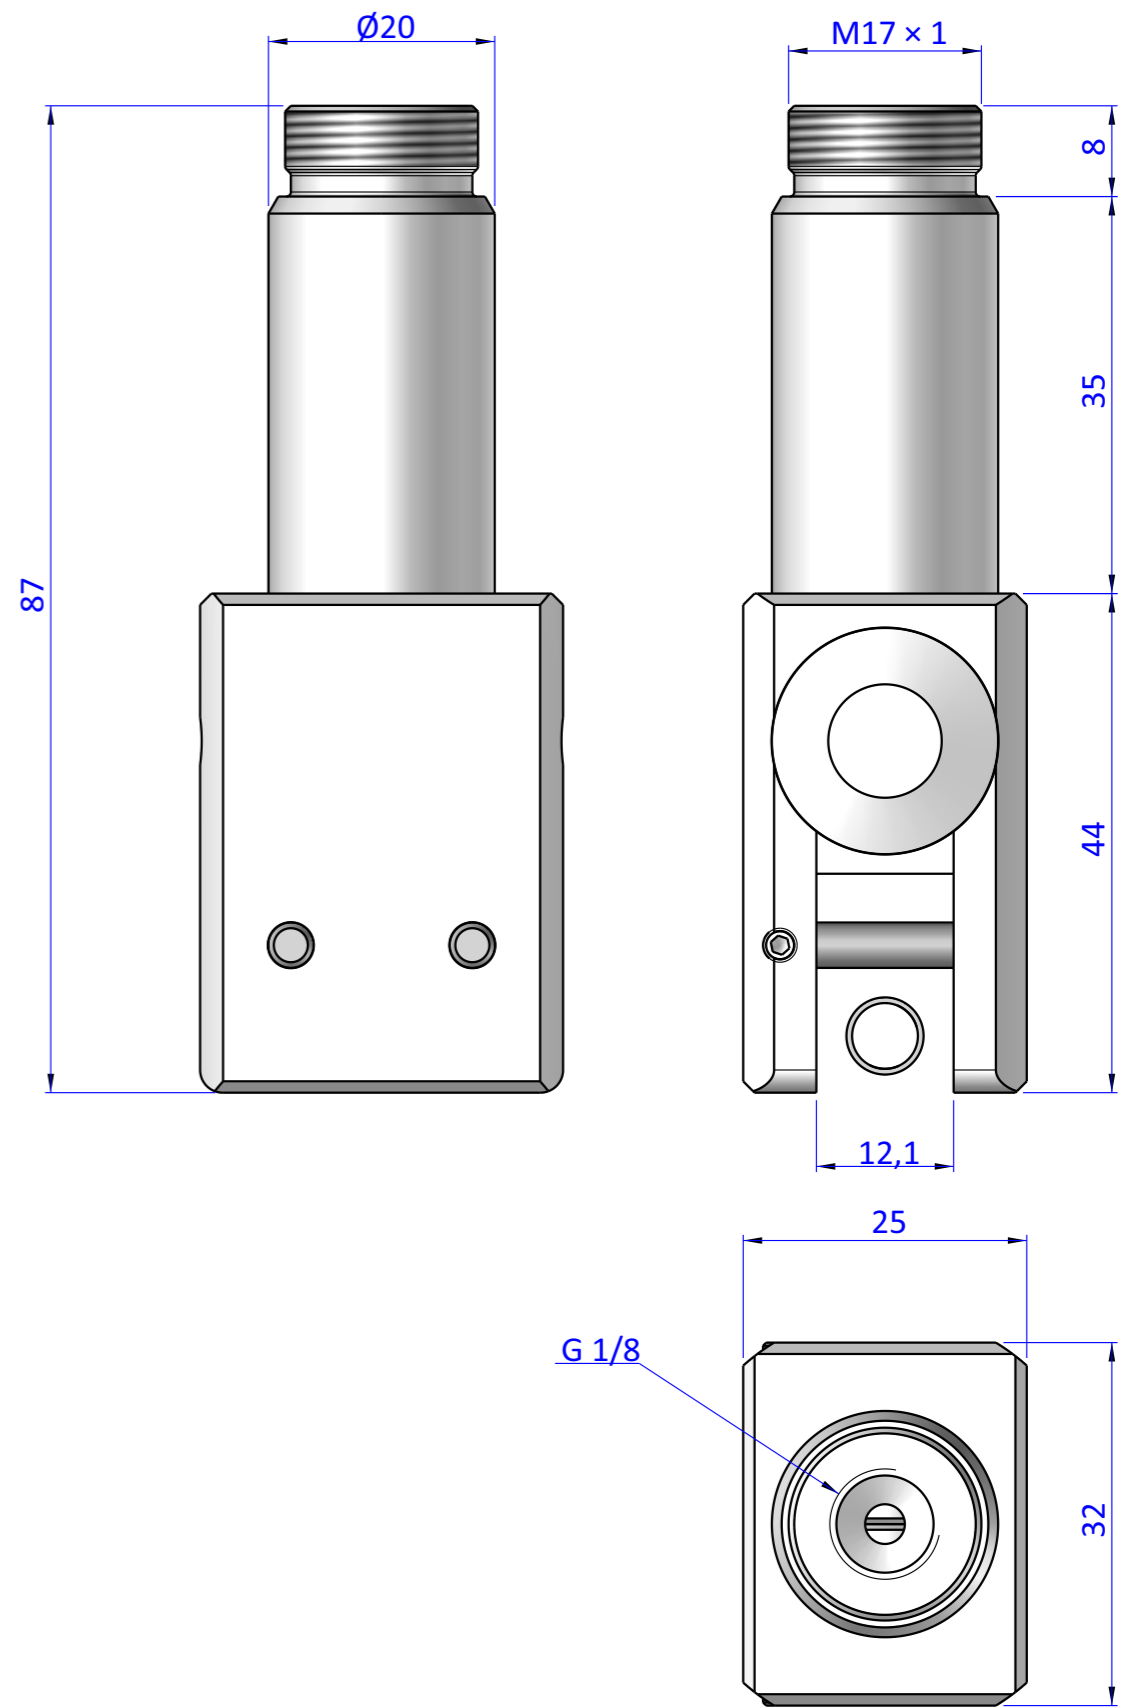

THE PROPERTY OF THE DRAWING IS ESTABLISHED BY LAW. IT IS FORBIDDEN TO PRODUCE OR SHOW IT TO THIRD PART. WITHOUT A WRITTEN AGREEMENT.

Item	Name	Q.ty
1	GRZ.20.2	2
2	DIM.11930	1
3	GR.3X6	2
4	GRZ.20.01	1
5	PAC.2016.5	2
6	PSP.2014255	2

Format A3
UNI 936-76

 FPS FPSERVICES AUTOMATION			DESIGNED FROM FPS Automation	REVIEW A
GENERAL TOLERANCE UNI - ISO 2768 CLASSE f	DESCRIPTION CA.GRZ.20.BODY		DATE 03/03/2021	WEIGHT 0,085kg
			CODE CA.GRZ.20.BODY	